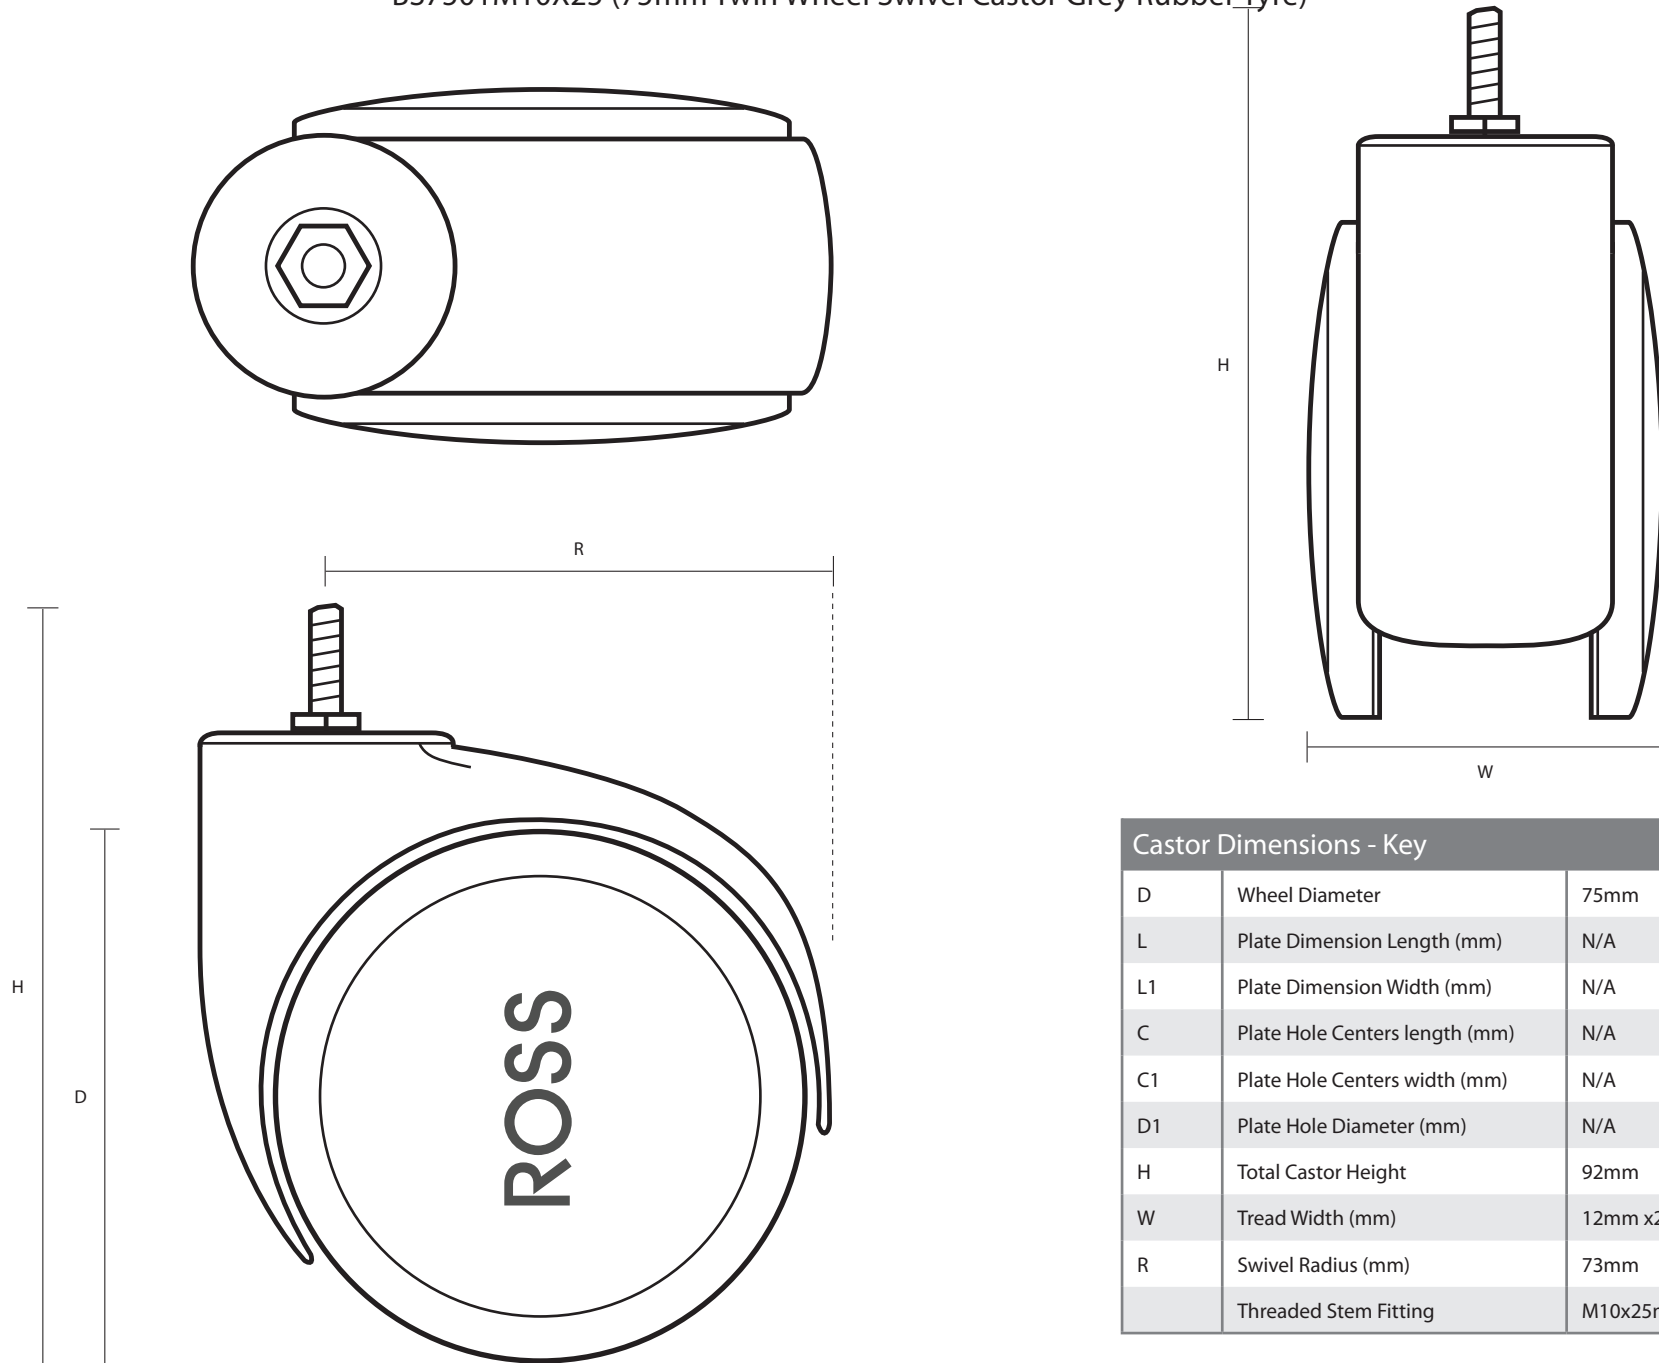

BS7501M10X25 (75mm Twin Wheel Swivel Castor Grey Rubber Tyre)

Castor Dimensions - Key		
D	Wheel Diameter	75mm
L	Plate Dimension Length (mm)	N/A
L1	Plate Dimension Width (mm)	N/A
C	Plate Hole Centers length (mm)	N/A
C1	Plate Hole Centers width (mm)	N/A
D1	Plate Hole Diameter (mm)	N/A
H	Total Castor Height	92mm
W	Tread Width (mm)	12mm x2
R	Swivel Radius (mm)	73mm
	Threaded Stem Fitting	M10x25mm